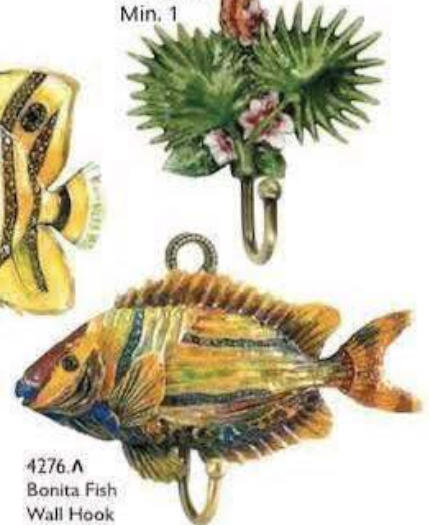

4276.A
Bonita Fish
Wall Hook
(5 1/2 x 3 1/4)
$14.00ea.