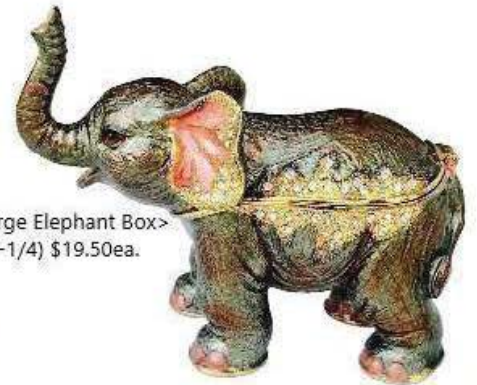

BEJWELED ENAMEL
WILD ANIMAL BOX

Tel: 1.800.645.1116 • Fax: 1.843.899.1123 • www.kubiacrafts.com