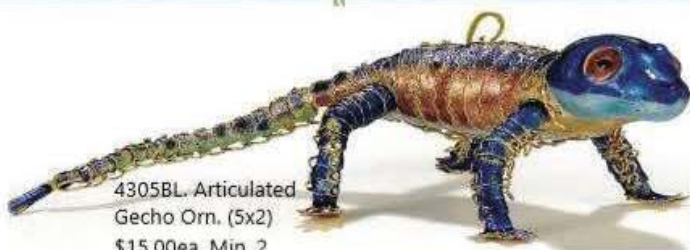

ARTICULATED ENAMEL
FROGS & REPTILES ORNAMENTS AND BELLS

Tel: 1.800.645.1116 • Fax: 1.843.899.1123 • www.kublacrafts.com

4305BL. Articulated
Gecko Orn. (5x2)
$15.00ea. Min. 2