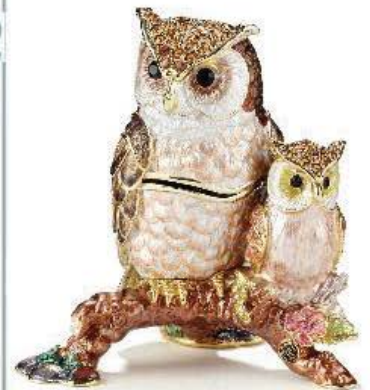

3399. Owl & Baby Box
(3 x 3) $24.00ea.