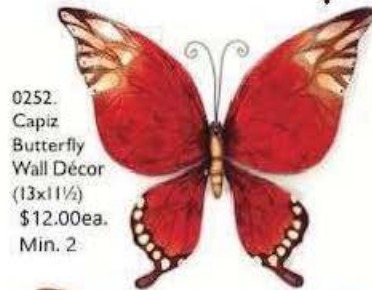

METAL WITH LAMINATED CAPIZ
BUTTERFLIES, DRAGONFLIES & HUMMERS

Tel: 1.800.645.1116 • Fax: 1.843.899.1123 • www.kubiacrafts.com