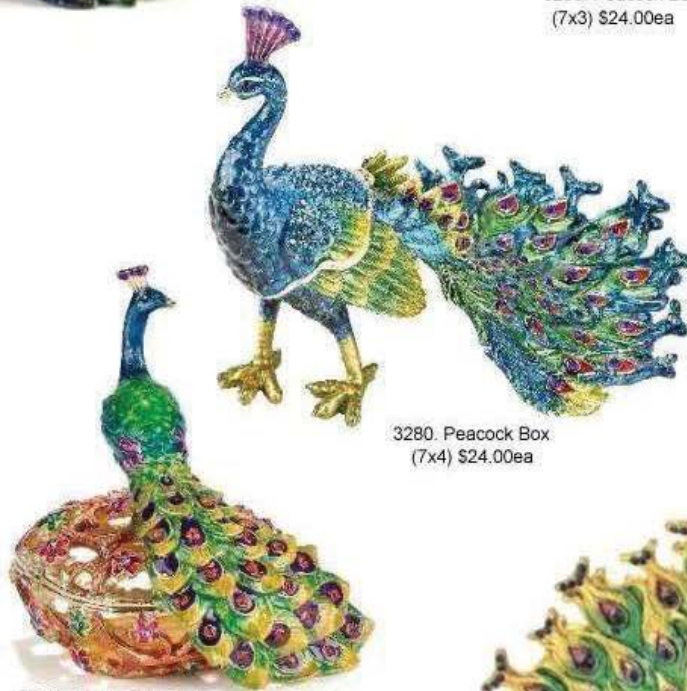

3922. Peacock on Box
(3x3) $17.50ea

3233. Peacock Box
(7x3) $24.00ea