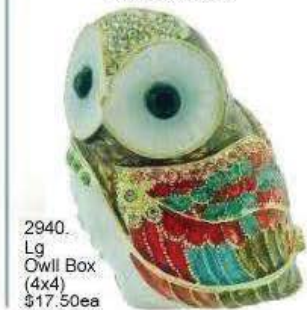

3313. Lg White Owl Box (4x4) $17.50ea

2940. Lg Owl Box (4x4) $17.50ea