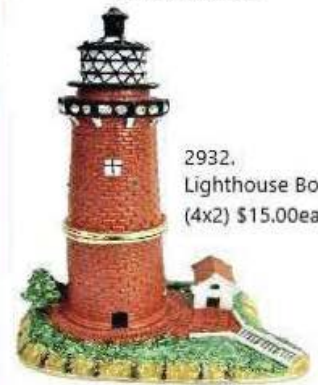

3298. Large Blue Crab Box.
(5x4 1/2) \$28.00ea

3296B. Blue Crab Box.
(4 1/2 x 3 1/4) \$18.50ea.

BEJWELED ENAMEL
COASTAL BOXES

2935.
Lighthouse
Box (4x3)
\$16.00ea.

3371. Sailboat Box
(4x4½) \$16.50ea.

3371SN. Box w/ Necklace \$22.00ea.

3397. Light House Box
(3½x2½) \$16.50ea.

3754B. Palm Trees & Sail Boat Box
(4x3) \$17.50ea.

3582. Stretching Pelican Box
(4½x3) \$22.50ea.

2910.
Seagull
Box
(3x3)
\$16.50ea.

4158A. Brown Pelican Box
(2x2) \$14.00ea.