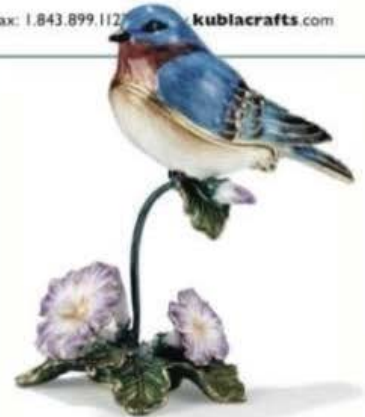

3425. Bluebird Box
(4 x 2 1/2) $20.00ea