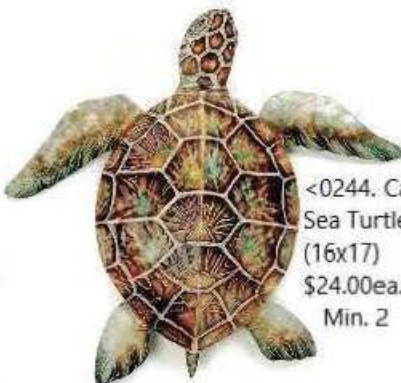

<0244. Capiz
Sea Turtle W. D.
(16x17)
$24.00ea.
Min. 2