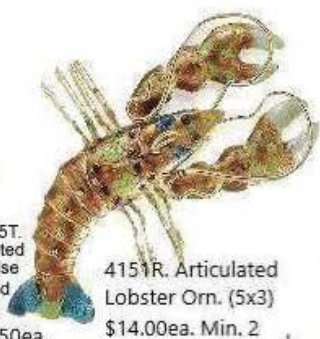

4355T.
Articulated
Turquoise
Mermaid
(6x2)
$14.50ea.
Min. 2.

4151R. Articulated
Lobster Orn. (5x3)
$14.00ea. Min. 2