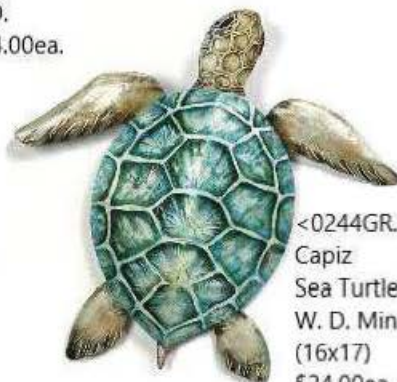

<0175. Capiz
XL Sun W. D.
(32x25) $44.00ea.
Min. 1

<0244GR.
Capiz
Sea Turtle
W. D. Min. 2
(16x17)
$24.00ea.