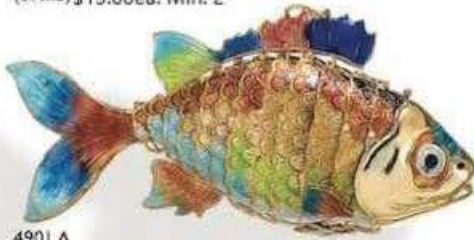

4901.A
Articulated Fish
(3½x2½) $15.00ea. Min. 2