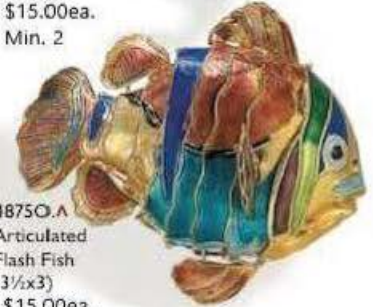

4875O.A
Articulated
Flash Fish
(3½x3)
$15.00ea.
Min. 2