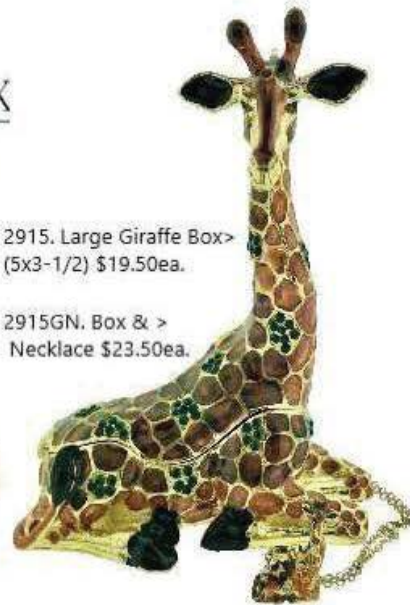

3206. Elephant Box.
(2½x1½) \$14.00ea.

3151. Large Elephant Box. (4x3½)
\$24.00ea.

BEJWELED ENAMEL
WILD ANIMAL BOX

Tel: 1.800.645.1116 • Fax: 1.843.899.1123 • www.kubiacrafts.com

3423. Giraffe Box.
(2-1/2" D) \$16.00ea.

2915. Large Giraffe Box>
(5x3-1/2) \$19.50ea.

2915GN. Box & >
Necklace \$23.50ea.

3991. Large Elephant Box>
(3-1/2x3-1/4) \$19.50ea.

3023. Monkey Box.
(2x1) \$10.00ea..

3052. Elephant Box.
(3-1/2x2) \$14.50ea.