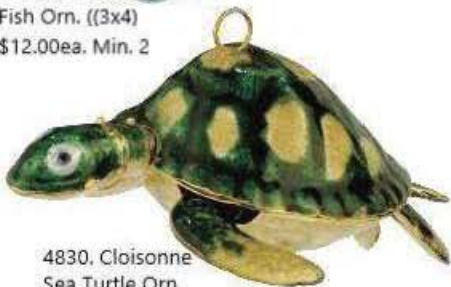

4830. Cloisonne
Sea Turtle Orn.
$12.50ea. Min.2