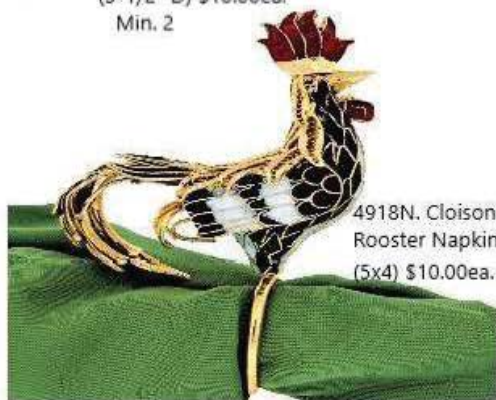

4918N. Cloisonne
Rooster Napkin Ring
(5x4) $10.00ea. Min. 2